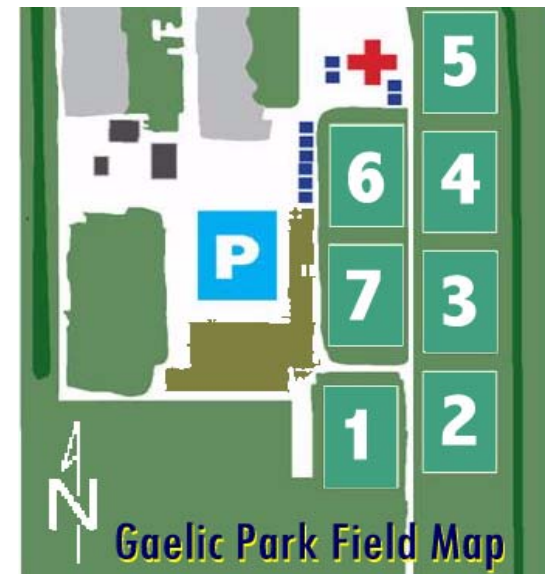

Gaelic Park Field Map

For information on Field #8,
contact the Administration Tent

All Group Winners will be determined as follows:

- Total Points
- Head to Head
- 3 points for Group Win
- Total Goal Differential
- 2 points for (Crossover) Win
- Total Goals For
- 1 point for any tie
- Total Goals Against
- 0 points for a loss
- Penalty Kicks

Scheduled Regional & USASA National Events

July 7-12, 2009	Veteran's Cup <i>Lancaster, Massachusetts</i>
July 18-19, 2009	National u20 Tournament <i>Manalapan, New Jersey</i>
July 24-26, 2009	National Cups Finals <i>Orlando, Florida</i>
August 1-2, 2009	Tournament of Champions <i>Fort Wayne, Indiana</i>
October 23-25, 2009	National Coed Championships <i>Dallas, Texas</i>
June 18-20, 2010	Regional Cups Finals <i>Gaelic Park, Chicago Southland</i>
July 6-11, 2010	Veteran's Cup <i>Lancaster, Massachusetts</i>
July 17-18, 2010	Tournament of Champions <i>Cleveland, Ohio</i>
July 23-25, 2010	National u-23 Showcase <i>to be determined</i>
July 30-August 1, 2010	National Cups Finals <i>Philadelphia, Pennsylvania</i>